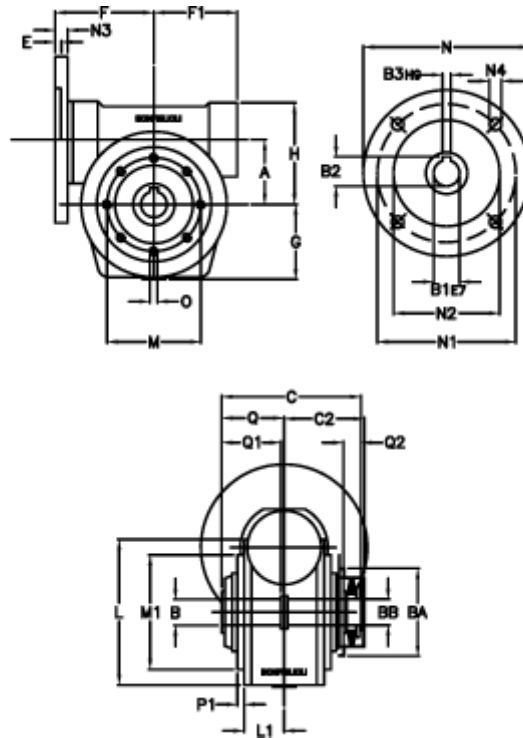

# Data Sheet

Article number: 390204404672236

Description: Worm Gear with Torque Limiter  
VF 44-L2-P-46-P63B5

## Measures

a = 44.60	C2 = 48	L1 = 35.0	O = M6x8
B = 18	Description = VF 44P-xx-63B5	m = 65	P1 = 2.0
B1 E7 = 11	E = 2.0	M1 = 50	Q = 32.0
B2 = 12.8	F = 65	N = 140	Q1 = 32
B3 H9 = 4	F1 = 54	N1 = 115	Q2 = 12
BA = 40	g = 51	N2 = 95	
BB H7 = 11	H = 71.0	N3 = 10.5	
C = 79	L = 80.0	N4 = 9,5	